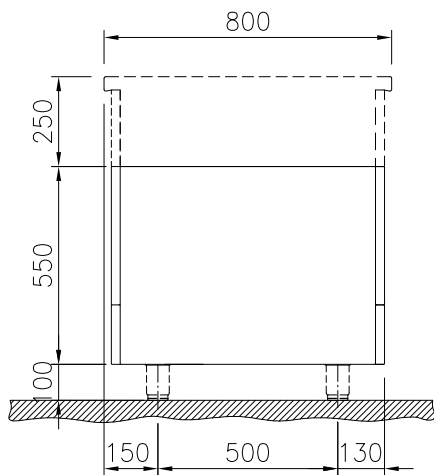

APPROVAL: _____

Experience the Excellence
www.electroluxprofessional.com
ELUX_EMAIL

Front

Side

Top

Key Information:

External dimensions, Width:	
588216 (MA1ADA1000)	900 mm
External dimensions, Depth:	800 mm
External dimensions, Height:	550 mm
Cupboard Cavity Dimensions (width):	680 mm
Cupboard Cavity Dimensions (height):	330 mm
Cupboard Cavity Dimensions (depth):	740 mm
Net weight:	23 kg

Optional Accessories

- Stainless steel side panel, 800x800mm, freestanding PNC 912508
- Stainless steel front kicking strip, 900mm width PNC 912599
- Stainless steel side kicking strips left and right, freestanding, 800mm width PNC 912619
- Stainless steel side kicking strips left and right, wall mounted, 800mm width PNC 912622
- Stainless steel side kicking strips left and right, back-to-back, 1600mm width PNC 912625
- Stainless steel plinth, against wall, 900mm width PNC 912807
- Stainless steel plinth, freestanding, 900mm width PNC 912826
- Stainless steel panel, 800x800mm, against wall, left side PNC 913094
- Stainless steel panel, 800x800mm, flush-fitting, against wall, right side PNC 913098
- Back panel, 900x550mm, for bases and units, one-side operated PNC 913183
- Stainless steel side panel, left, h=800 PNC 913216
- Stainless steel side panel, right, h=800 PNC 913217
- - NOT TRANSLATED - PNC 913235
- - NOT TRANSLATED - PNC 913257
- - NOT TRANSLATED - PNC 913264
- - NOT TRANSLATED - PNC 913266
- - NOT TRANSLATED - PNC 913273
- - NOT TRANSLATED - PNC 913274
- - NOT TRANSLATED - PNC 913283
- STAINLESS STEEL DIVIDING PANEL 800X800MM LEFT/RIGHT PNC 913669
- - NOT TRANSLATED - PNC 913685