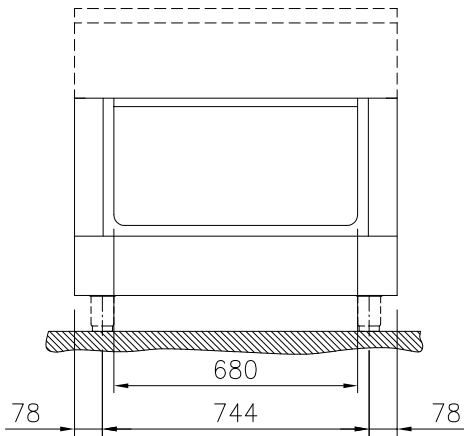

Construction

- Hygienic design of the open base compartment with large round edges.
- IPX5 water resistance certification.
- 2 mm top in 1.4301 (AISI 304).
- Flat surface construction with minimal hidden areas to easily clean all surfaces
- Internal frame for heavy duty sturdiness in stainless steel.

APPROVAL: _____

Experience the Excellence
www.electroluxprofessional.com
ELUX_EMAIL

Front

Side

Top

Key Information:

External dimensions, Width:	
588216 (MA1ADA1000)	900 mm
External dimensions, Depth:	800 mm
External dimensions, Height:	550 mm
Cupboard Cavity Dimensions (width):	680 mm
Cupboard Cavity Dimensions (height):	330 mm
Cupboard Cavity Dimensions (depth):	740 mm
Net weight:	23 kg

Optional Accessories

- Stainless steel side panel, 800x800mm, freestanding PNC 912508
- Stainless steel front kicking strip, 900mm width PNC 912599
- Stainless steel side kicking strips left and right, freestanding, 800mm width PNC 912619
- Stainless steel side kicking strips left and right, wall mounted, 800mm width PNC 912622
- Stainless steel side kicking strips left and right, back-to-back, 1600mm width PNC 912625
- Stainless steel plinth, against wall, 900mm width PNC 912807
- Stainless steel plinth, freestanding, 900mm width PNC 912826
- Stainless steel panel, 800x800mm, against wall, left side PNC 913094
- Stainless steel panel, 800x800mm, flush-fitting, against wall, right side PNC 913098
- Back panel, 900x550mm, for bases and units, one-side operated PNC 913183
- Stainless steel side panel, left, h=800 PNC 913216
- Stainless steel side panel, right, h=800 PNC 913217
- - NOT TRANSLATED - PNC 913235
- - NOT TRANSLATED - PNC 913257
- - NOT TRANSLATED - PNC 913264
- - NOT TRANSLATED - PNC 913266
- - NOT TRANSLATED - PNC 913273
- - NOT TRANSLATED - PNC 913274
- - NOT TRANSLATED - PNC 913283
- STAINLESS STEEL DIVIDING PANEL 800X800MM LEFT/RIGHT PNC 913669
- - NOT TRANSLATED - PNC 913685