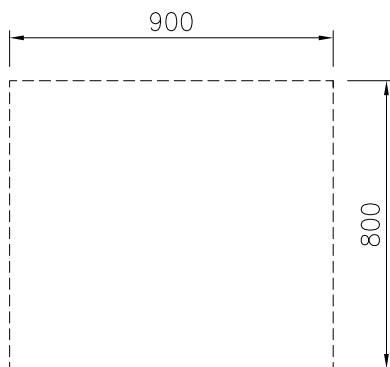

APPROVAL: _____

Experience the Excellence
www.electroluxprofessional.com
ELUX_EMAIL

Front

Side

Top

Key Information:

External dimensions, Width:	
588216 (MA1ADA1000)	900 mm
External dimensions, Depth:	800 mm
External dimensions, Height:	550 mm
Cupboard Cavity Dimensions (width):	680 mm
Cupboard Cavity Dimensions (height):	330 mm
Cupboard Cavity Dimensions (depth):	740 mm
Net weight:	23 kg